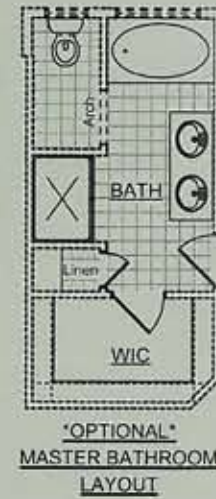

The Whitney

444 sf - 2nd Floor Living Area

WHITNEY FLOORPLAN
1590 sf - 1st Floor Living Area

A RESORT-STYLE COMMUNITY