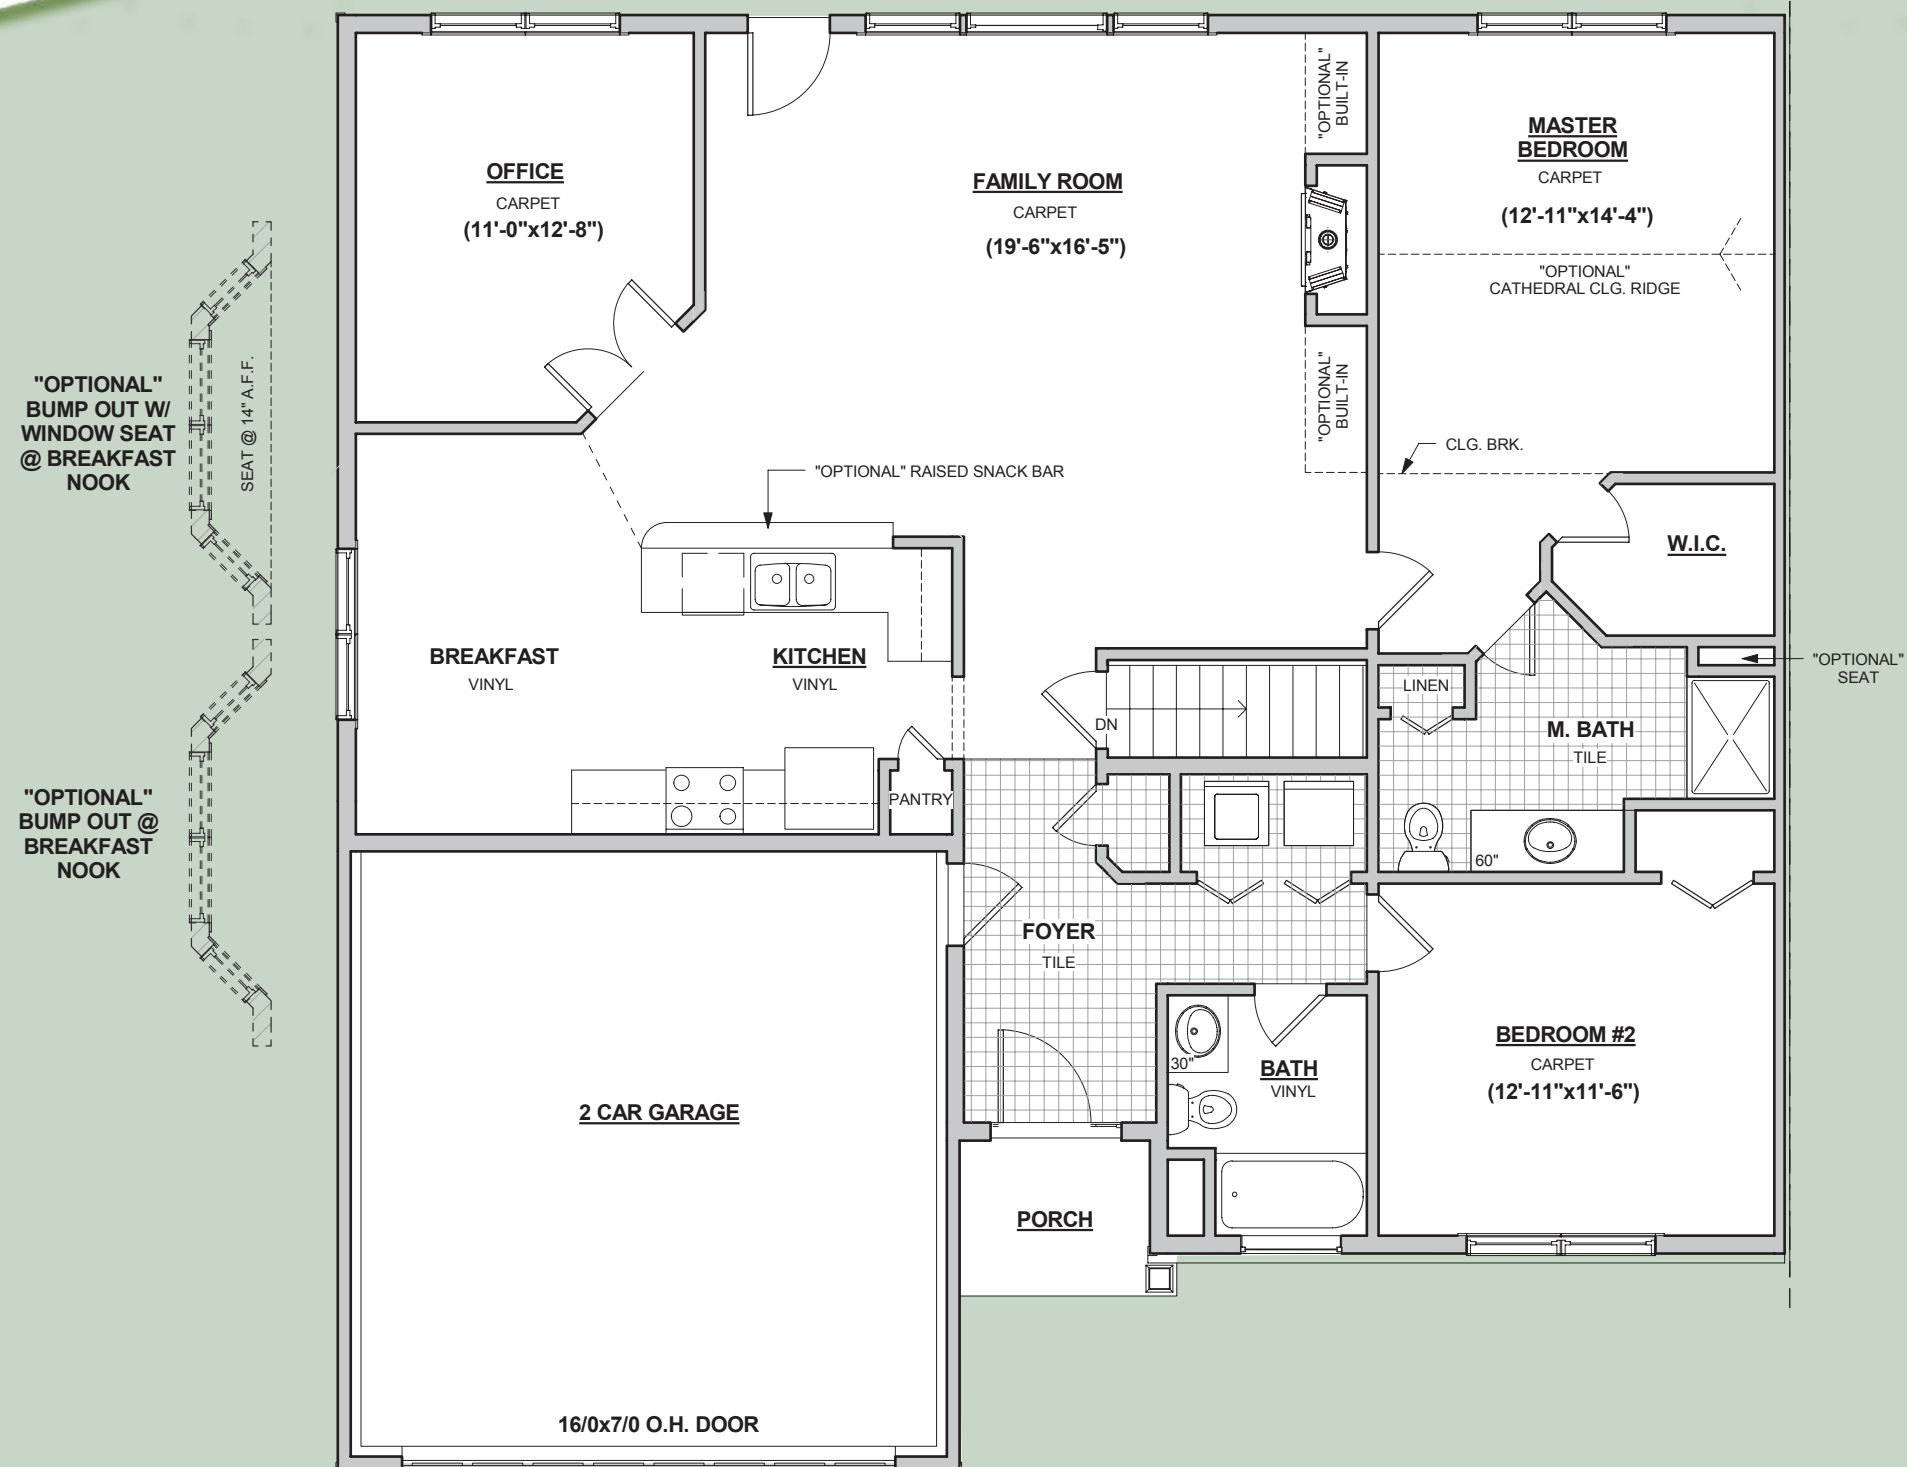

# The Canterbury

CANTERBURY FLOORPLAN  
TOTAL LIVING AREA 1611 SF