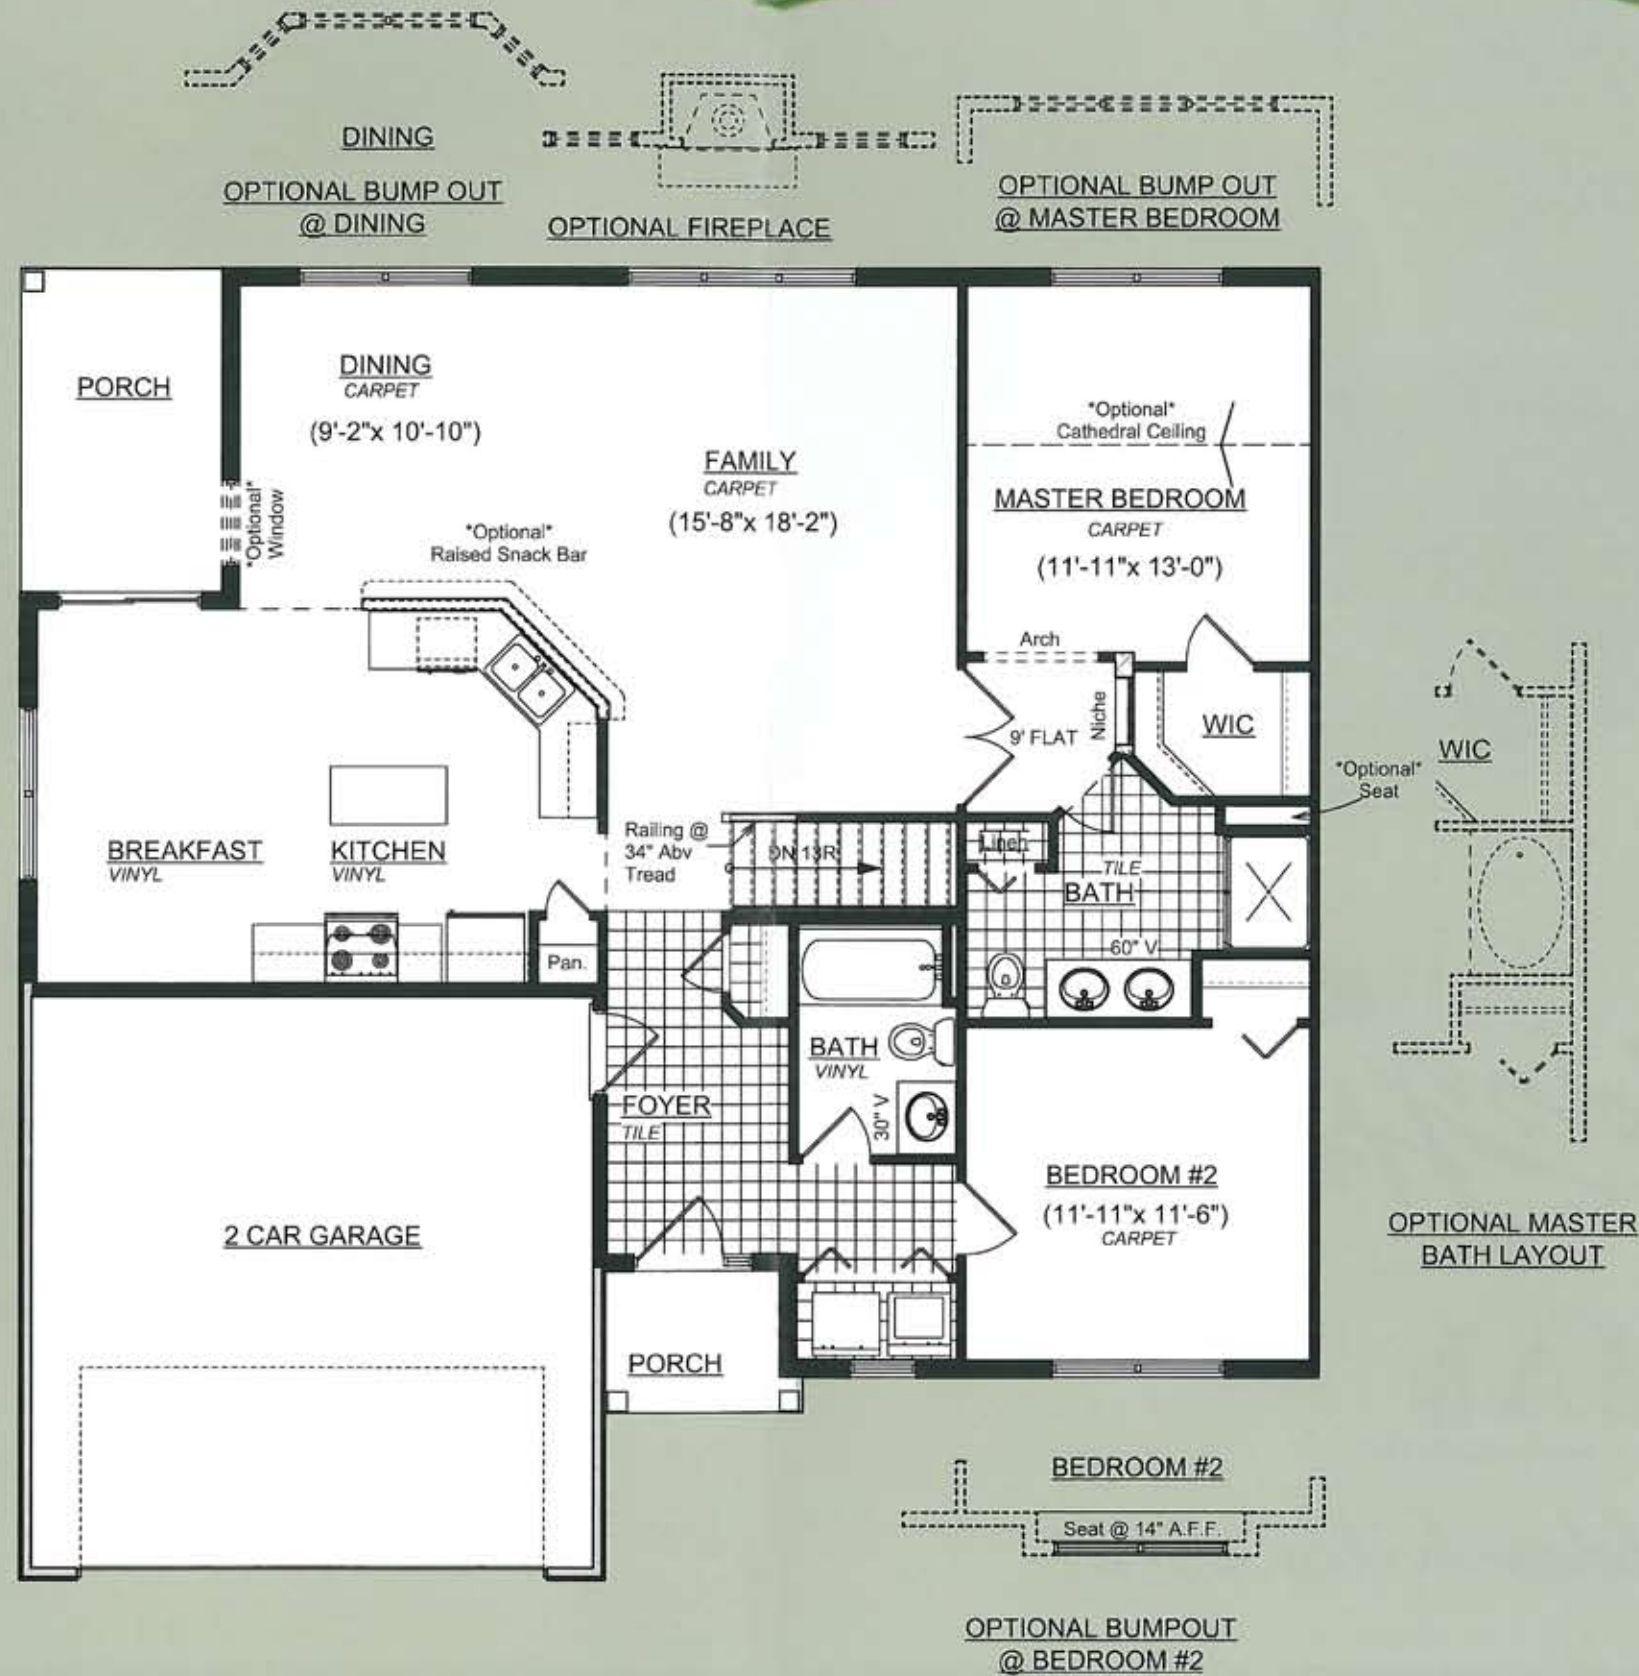

# The Brookshire

ABELE BUILDERS, INC.

BROOKSHIRE FLOORPLAN  
TOTAL LIVING AREA 1383 sf

A RESORT-STYLE COMMUNITY